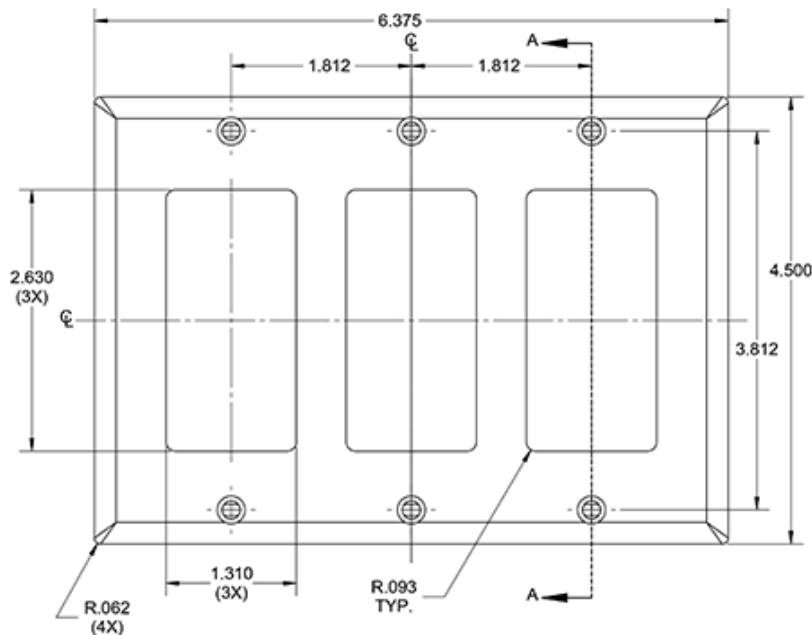

Available Colors :