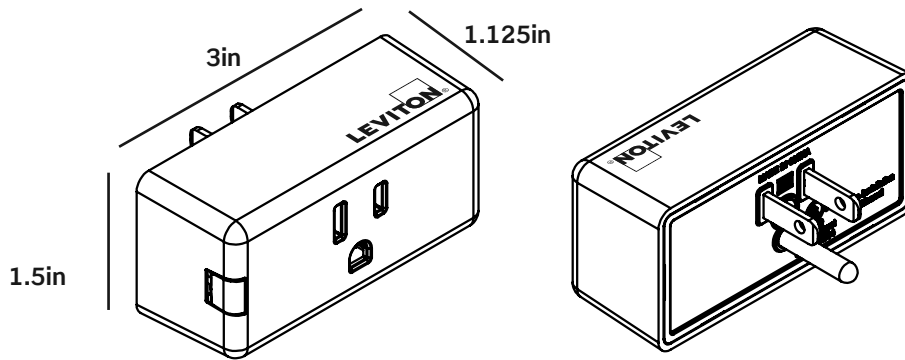

Visit our Website at: www.leviton.com/decorasmart

©2019 Leviton Manufacturing Co., Inc. All rights reserved. Subject to change without notice.

DRAWING

DW15P

FEATURES

- Relay switching
- Transient surge protection to IEC Level 4
- ESD protection to IEC 1000 4-2 Level 4 to protect against damage
- Green LED locator
- Provides 15A, 120 VAC NEMA 5-15R grounding receptacle for use with a wide variety of lamps and appliances
- Memory maintains ON/OFF status of loads and during minor power fluctuations
- Button for ON/OFF manual control
- Control up to 99 devices, 50 schedules, 50 activities, 50 scenes, 50 rooms, and 20 residences within the My Leviton app
- For Indoor use only