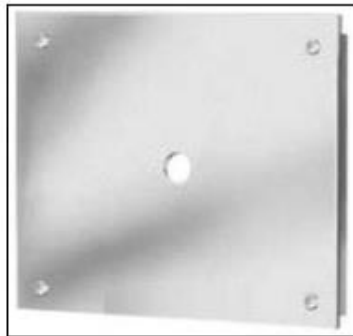

# ZURN® Z6199-BX15 ACCESS PANEL AND FRAME, FOR USE WITH AQUAFLUSH® CONCEALED MANUAL FLUSH VALVE, STAINLESS STEEL, SATIN

---

- **Mfr #:** Z6199-BX15
- **Item #:** Z6199BX15
- **UPC:** 670240446014
- **Brand:** Zurn®

---

Zurn® Access Panel and Frame, Series: Z6199, For Use With: AquaFlush® Concealed Manual Flush Valve, Stainless Steel, Satin, 15 x 15 in