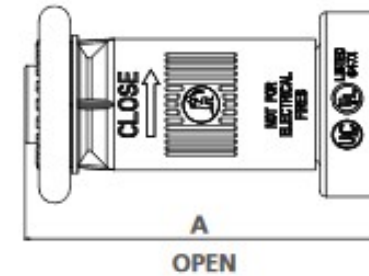

100 PSI rated pressure

A7BP

PLASTIC ADJUSTABLE FOG NOZZLE
WITH RUBBER BUMPER

For residential application

Standard equipment:

Nozzle with adjustment from full fog to shut-off ABS.

SIZE

1 1/2"

CERTIFICATIONS

A

4 37/64"